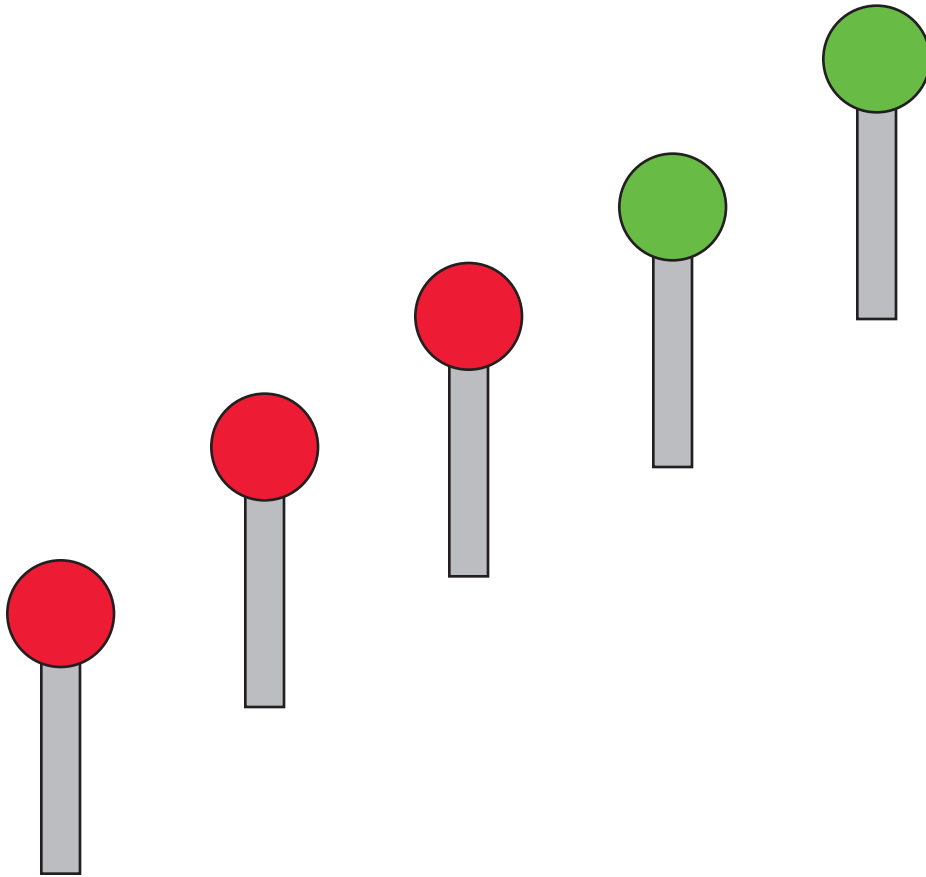

Stop and Go

From surrender position: Engage a red plate then a green plate.
Time stops with the last red plate shot.
3 sec penalty per missed shot. 5 runs 2 drops. 30 sec max.